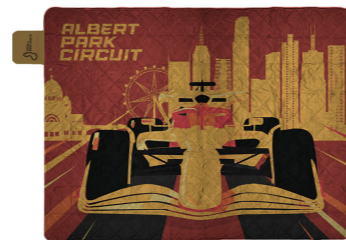

TYRE SHAPED KEYRING WITH BLUE WRITING

2024 Albert Park Circuit Tripod Chair

2024 Albert Park Circuit Cream Tote Bag

40CM TOTE BAG

ACCESSORIES

2024 Albert Park Circuit Plastic Waterbottle

1000ML Capacity
Plastic Drink bottle

2024 Albert Park Circuit Backpack

2024 Albert Park Circuit Seat Cushions

35x35cm Cushion with carry handle

2024 Albert Park Circuit Umbrella

Albert Park Circuit Shoey Can Cooler

NEOPRENE CAN COOLER.
SHAPED LIKE RACING BOOT.